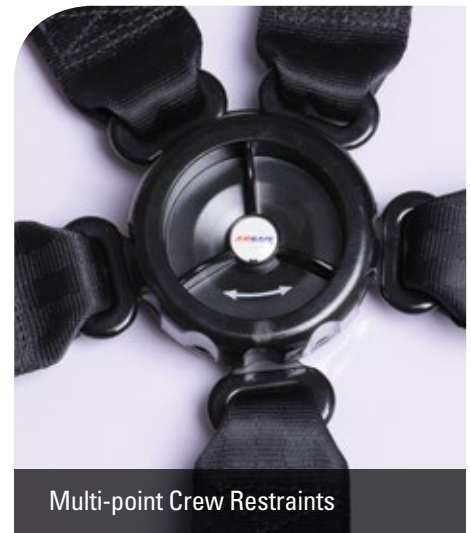

COMMERCIAL AVIATION

- ⓧ Patented 16g teardrop buckle
- ⓧ Multi-point crew, flight attendant, and passenger restraints
- ⓧ Custom restraints for every airframe and seat application
- ⓧ Over 150 webbing colors to match any interior

GENERAL AVIATION & BUSINESS JETS

- ⓧ Multi-point crew and passenger restraints
- ⓧ Custom restraints for every airframe and seat application
- ⓧ Ultra lightweight, compact inertia reel, and rotary buckle options
- ⓧ Numerous buckle and plating options available, with over 150 webbing colors to match any interior

ROTORCRAFT

- ⓧ Multi-point crew and passenger restraints
- ⓧ EMS patient, crew, and passenger rotorcraft applications
- ⓧ Buckle options available, including 26g automotive-style push button

Advanced materials, in-house dynamic testing, and continual research and development ensure that passengers and crew are safe and secure.

Multi-point Crew Restraints

AmSafe restraints incorporate the most advanced technology available for passengers and crew members. We use advanced materials, manufacturing techniques, in-house dynamic testing, and continual research and development to ensure that passengers and crew are safe and secure.